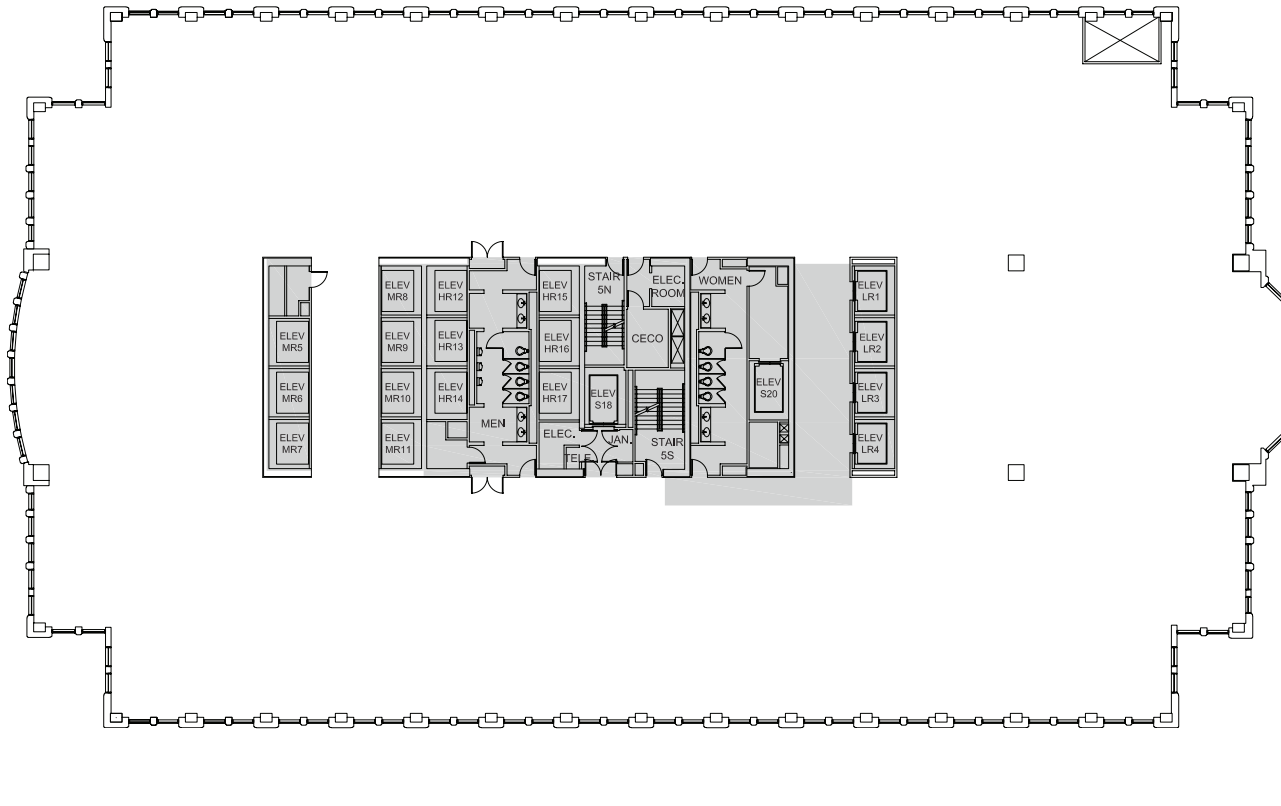

SUITE 500

30,321 RSF

ERIC MYERS

+1 312 881 7017
eric.myers@transwestern.com

KATIE STEELE

+1 312 881 7062
katie.steele@transwestern.com