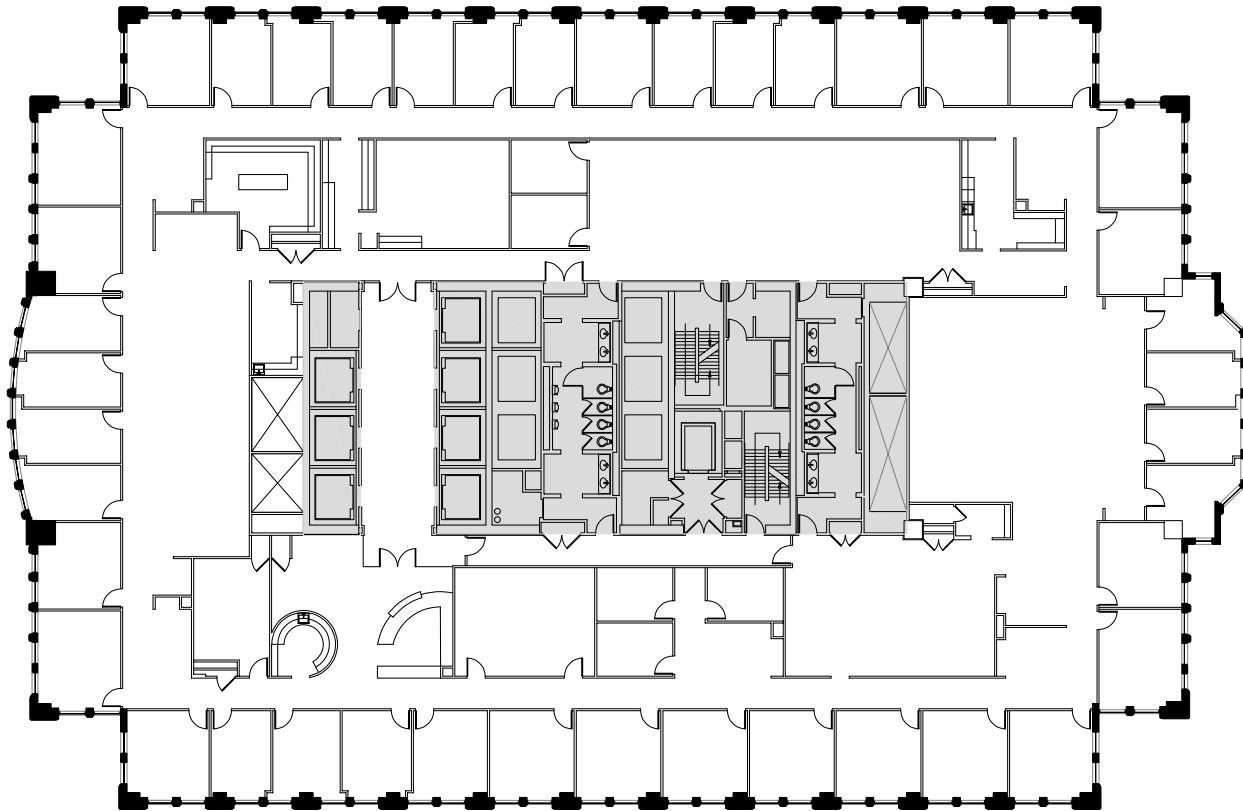

SUITE 1500

23,456 RSF

ERIC MYERS

+1 312 881 7017
eric.myers@transwestern.com

KATIE STEELE

+1 312 881 7062
katie.steele@transwestern.com